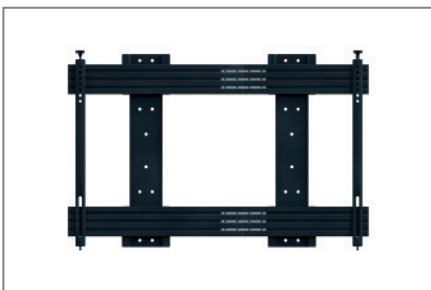

WH Cisco WebEx Board 55" | Board Pro 55" **Item no.: 5863** display-specific wall mounting system

The WH Cisco WebEx Board 55" | Board Pro 55" is a wall mounting system that is designed for the Cisco WebEx Board 55" and Cisco WebEx Board Pro 55".

The hole pattern of the display-specific wall mounting system was designed and optimised specifically for Cisco collaboration room systems.

Locking screws on the VESA mounts secure the screen against unhooking and falling down.

The cabling is organised and held together by cable clips along the rails.

The surfaces of the WH Cisco WebEx Board 55" | Board Pro 55" are finished with a solvent-free, impact- and scratch-resistant powder coating in black.

The maximum load capacity is 50 kg.

Stable construction