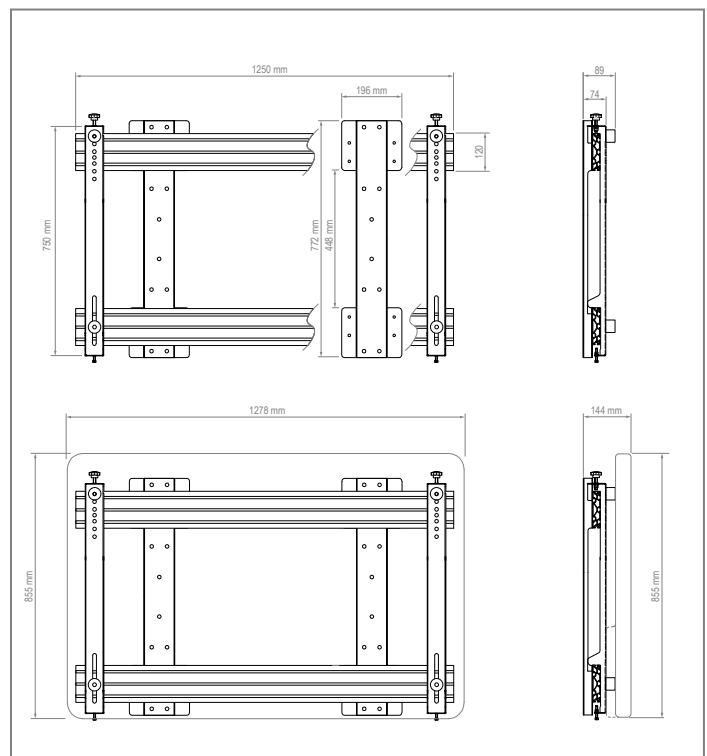

Cisco WebEx Board Pro 55"