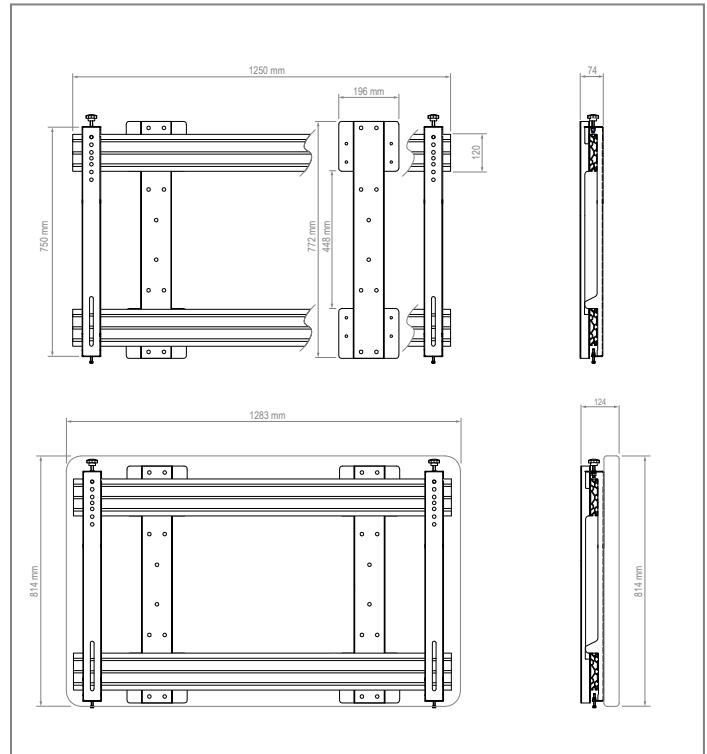

WH Cisco WebEx Board 55" | Board Pro 55" **Item no.: 5863** display-specific wall mounting system

The WH Cisco WebEx Board 55" | Board Pro 55" is a wall mounting system that is designed for the Cisco WebEx Board 55" and Cisco WebEx Board Pro 55".

The hole pattern of the display-specific wall mounting system was designed and optimised specifically for Cisco collaboration room systems.

Locking screws on the VESA mounts secure the screen against unhooking and falling down.

The maximum load capacity is 50 kg.

Stable construction

Cisco WebEx Board 55" | Cisco WebEx Board Pro 55"

Cable routing along the rails

WH Cisco WebEx Board 55" | Board Pro 55" display-specific wall mounting system Item no.: 5863

- Wall mounting system
- Display-specific for collaboration room system
 - Cisco WebEx Board 55"
 - Cisco WebEx Board Pro 55"
- Hole pattern optimised Cisco WebEx Board 55" and Cisco WebEx Board Pro 55"
- Dimensions Cisco WebEx Board 55":
H 750 x W 1250 x D 74 mm
- Dimensions Cisco WebEx Board Pro 55":
H 750 x W 1250 x D 89 mm
- Locking screws - secure the screen against unhooking and falling down
- Cable routing by cable clips
- 50 kg max. load
- Colour: black
- solvent-free, impact- and scratch-resistant powder coating